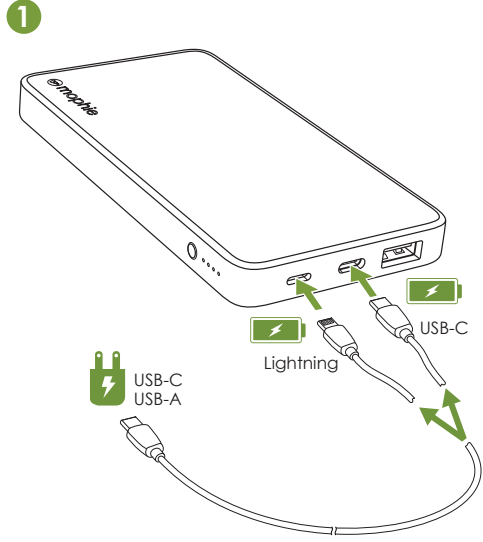

PROJECT: UNIV-PWRSTION-LTG-6K Online User Manual
DIMENSIONS: 101.6mm x 152.4mm
BLEED: n/a
CREATIVE DESIGNER: Sarah
PRODUCTION ARTIST: Sarah
PDM: George
PCM: Tomo
DATE: 3 October, 2019 5:38 PM
ARENA: CRE-0781 REV: A

COLORS:

- 100% Black
- Pantone Cool Gray 9 c

SPECIAL INSTRUCTIONS:

•

Apple exclusive powerstation | UNIV-PWRSTION-LTG-6K | Online User Manual
English