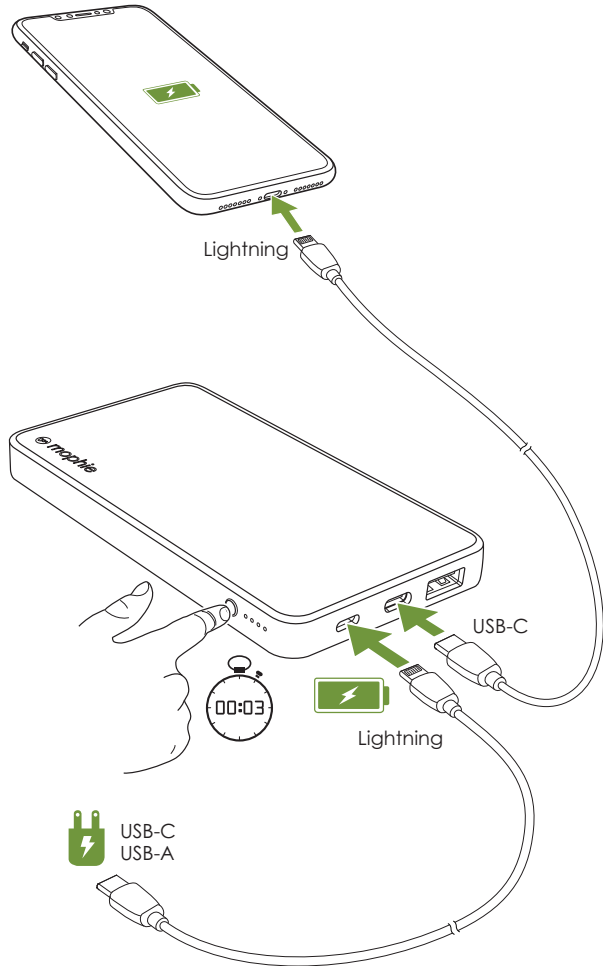

PROJECT: UNIV-PWRSTN-LTG-6K Online User Manual DIMENSIONS: 101.6mm x 152.4mm BLEED: n/a CREATIVE DESIGNER: Sarah PRODUCTION ARTIST: Sarah PDM: George PCM: Tomo DATE: 3 October, 2019 5:38 PM ARENA: CRE-0781 REV: A	COLORS: ● 100% Black ● Pantone Cool Gray 9 c	SPECIAL INSTRUCTIONS: •

Apple exclusive powerstation | UNIV-PWRSTN-LTG-6K | Online User Manual
English