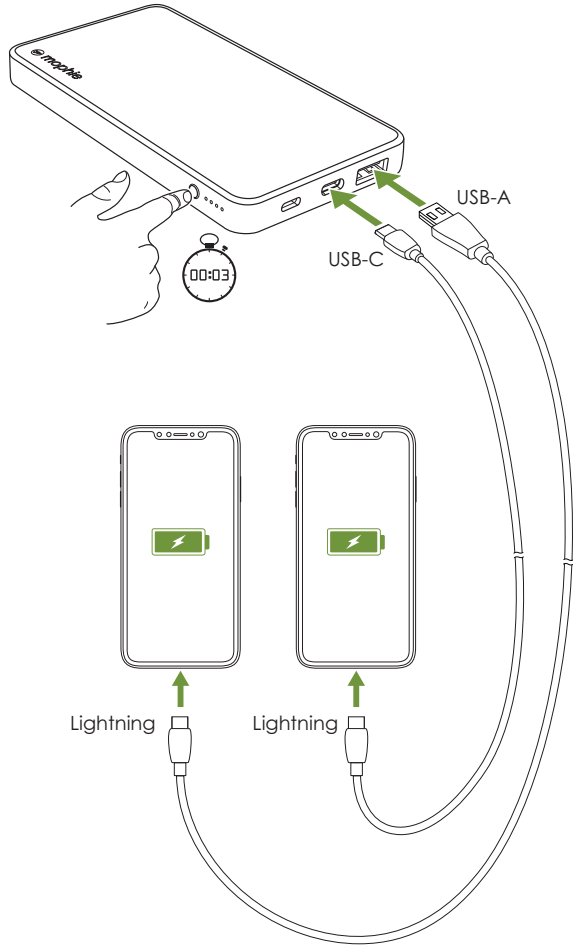

COLORS:

- 100% Black
- Pantone Cool Gray 9 c

SPECIAL INSTRUCTIONS:

•

Apple exclusive powerstation | UNIV-PWRSTION-LTG-6K | Online User Manual
 English

 <p>PROJECT: UNIV-PWRSTN-LTG-6K Online User Manual DIMENSIONS: 101.6mm x 152.4mm BLEED: n/a CREATIVE DESIGNER: Sarah PRODUCTION ARTIST: Sarah PDM: George PCM: Tomo DATE: 3 October, 2019 5:38 PM ARENA: CRE-0781 REV: A</p>	<p>COLORS:</p> <ul style="list-style-type: none"> ● 100% Black ● Pantone Cool Gray 9 c 	<p>SPECIAL INSTRUCTIONS:</p> <ul style="list-style-type: none"> •
--	---	---

Apple exclusive powerstation | UNIV-PWRSTN-LTG-6K | Online User Manual
 English

<p>PROJECT: UNIV-PWRSTN-LTG-6K Online User Manual</p> <p>DIMENSIONS: 101.6mm x 152.4mm</p> <p>BLEED: n/a</p> <p>CREATIVE DESIGNER: Sarah</p> <p>PRODUCTION ARTIST: Sarah</p> <p>PDM: George</p> <p>PCM: Tomo</p> <p>DATE: 3 October, 2019 5:38 PM</p> <p>ARENA: CRE-0781 REV: A</p>	<p>COLORS:</p> <ul style="list-style-type: none"> ● 100% Black ● Pantone Cool Gray 9 c 	<p>SPECIAL INSTRUCTIONS:</p> <ul style="list-style-type: none"> •
--	---	---